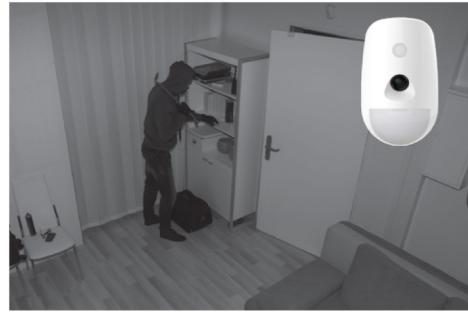

Wireless PIRCAM Detector

Takes care of both indoor intrusion alarm. Alerting you even before the intruders realize that they're exposed. When the alarm is triggered, up to 20 photos will be sent to your Hik-Connect App and to the ARC.